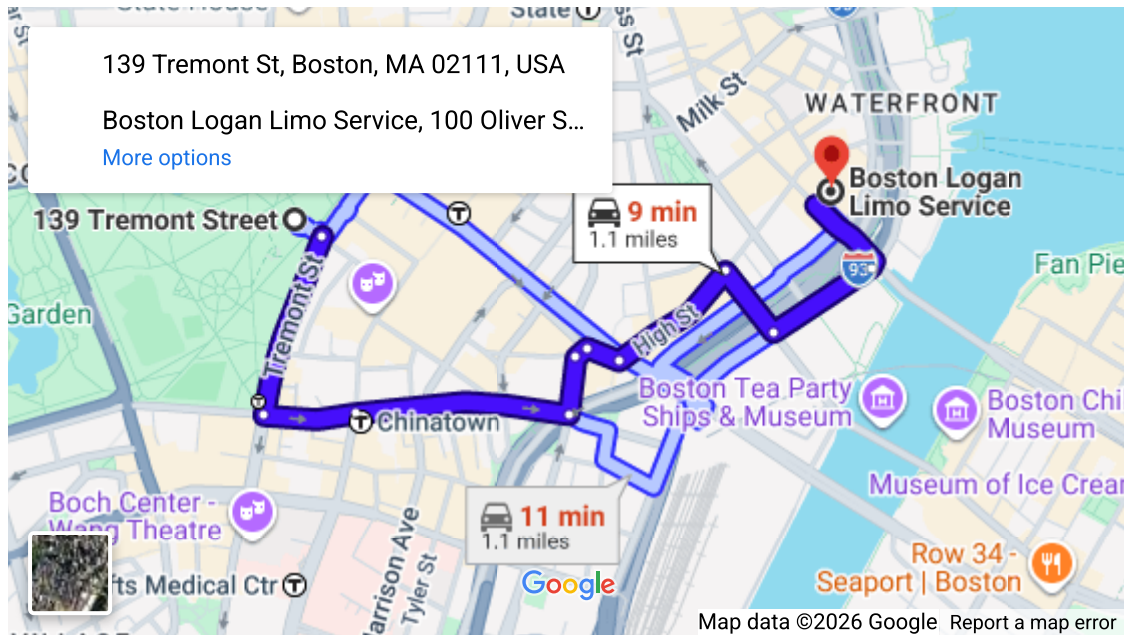

Boston Limo Service South Boston Dorchester Jamaica Plain Logan South Boston, Dorchester, and Jamaica Plain are three of Boston's most vibrant and rapidly evolving neighbourhoods, with growing populations of professionals, families, and long-term residents who travel regularly through Logan Airport. Boston **Boston executive limo** Logan Limo Service serves these inner Boston communities with the same professional standard of airport car service as the more affluent suburban areas of Greater Boston. South Boston's proximity to Logan Airport - directly across the Fort Point Channel - makes it one of the fastest pickups in the service area. Dorchester's extensive residential areas and Jamaica Plain's community of professionals and families all benefit from Boston Logan Limo Service's door-to-door approach that eliminates the need to manage luggage on public transportation or navigate airport parking.

Boston Logan Limo Service | 100 Oliver St Suite 1400, Boston, MA 02110 | (617) 390-7996

Boston Logan Limo Service provides 24-hour airport car service for South Boston, Dorchester, and Jamaica Plain customers. The luxury fleet includes sedan and SUV options for all party sizes, and the pre-pickup confirmation email ensures passengers always have their driver's details. Professional, uniformed **Boston Limo Service** chauffeurs are consistently praised by customers in these communities. Call (617) 390-7996 for South Boston, Dorchester, and Jamaica Plain Logan Airport car service.

Boston Logan Limo Service

100 Oliver St Suite 1400, Boston, MA 02110

(617) 390-7996

Logan Airport Limo | Boston, MA