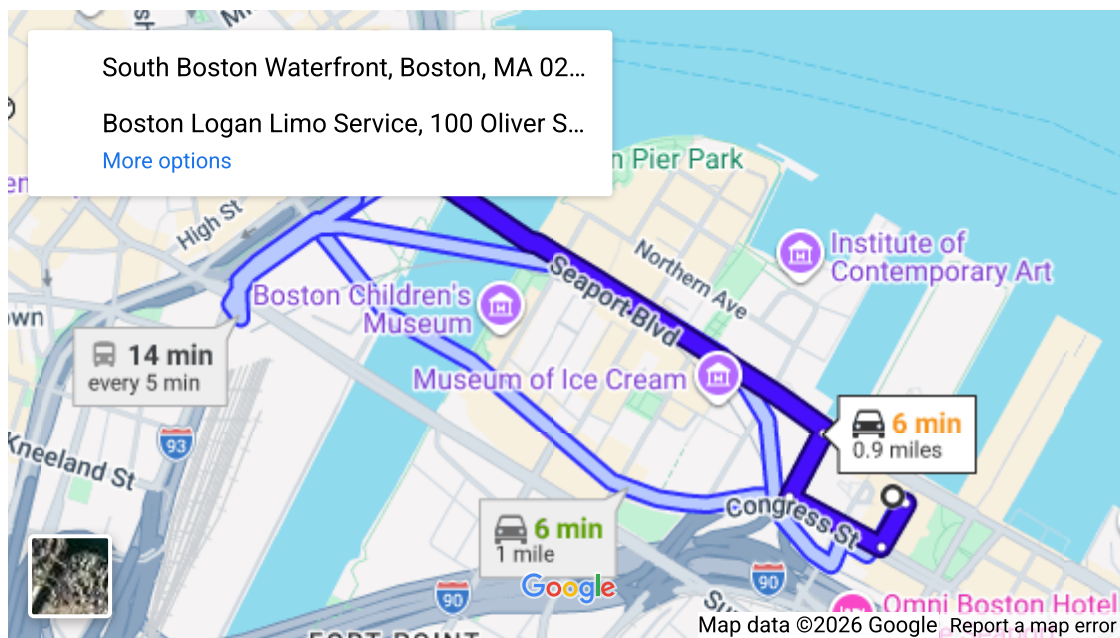

Boston Logan Limo Service

100 Oliver St Suite 1400, Boston, MA 02110

(617) 390-7996

Logan Airport Limo | Boston, MA

Boston Limo Service Revere MA Logan Airport Limo Service Car Service Revere, Massachusetts is perhaps the most conveniently located suburb for Logan Airport access, with the airport visible across the water and a short drive via Route 1A and the airport approach roads. For Revere residents, Boston Logan Limo Service provides the professional car service that completes the airport journey in style, with a luxury vehicle and professional chauffeur that transforms the routine airport run into a genuinely comfortable experience. Despite the short distance, using a professional car service for Revere to Logan Airport travel has real advantages - particularly for early morning departures, late night returns, and [luxury limo Boston](#) trips where parking costs and terminal connection logistics make door-to-door [Boston Limo Service](#) service the practical choice. Boston Logan Limo Service's Revere pickups ensure passengers arrive relaxed and on time regardless of the hour.

Boston Logan Limo Service | 100 Oliver St Suite 1400, Boston, MA 02110 | (617) 390-7996

Boston Logan Limo Service is available 24 hours a day for Revere customers. The fleet includes luxury sedans and SUVs for all party sizes and occasions, and every booking receives a pre-pickup confirmation email with driver details. Revere residents returning from Logan Airport are met by their driver at the designated limo service area within their arrival terminal. Call (617) 390-7996 for Revere Logan Airport car service.